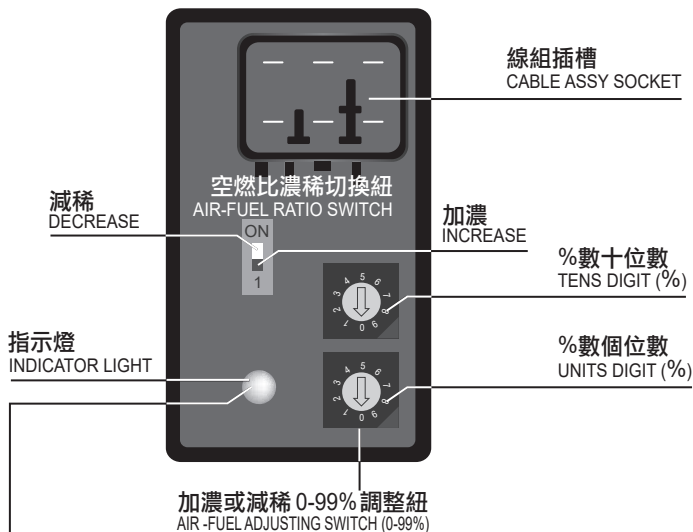

- 感謝您購買 **NCY** 產品，在此向您致上萬分謝意。使用之前，請您務必詳讀並參照安裝說明，並且正確組裝。
- Before installing, please read Installing Manual well.

■ ■ 1-1 配件 Accessories

一代空燃比調整器 1ST AIR FUEL RATIO ADJUSTER

x1set

指示燈提示

●● 數值歸 0 指示燈持續亮紅/綠燈
TURN UNITS & TENS DIGITS "0"
SWITCH TO "ON" = "INCREASE" →
INDICATOR LIGHT IS GREEN
SWITCH TO "1" = "DECREASE" →
INDICATOR LIGHT IS RED

● 開啟 ON (加濃) 指示燈閃爍綠燈
SWITCH TO "ON" = "INCREASE"
AIR-FUEL ADJUSTING NUMBERS (1-99)
→ GREEN INDICATOR LIGHT TWINKLES

● 開啟 1 (減稀) 指示燈閃爍紅燈
SWITCH TO "1" = "DECREASE"
AIR-FUEL ADJUSTING NUMBERS (1-99)
→ RED INDICATOR LIGHT TWINKLES

■ ■ 1-2 安裝示意圖 Installing Manual

建議將調整器黏貼固定於置物箱內 (該產品無防水)
SUGGEST TO STICK ADJUSTER INSIDE THE BOX
(NOT WATERPROOF)