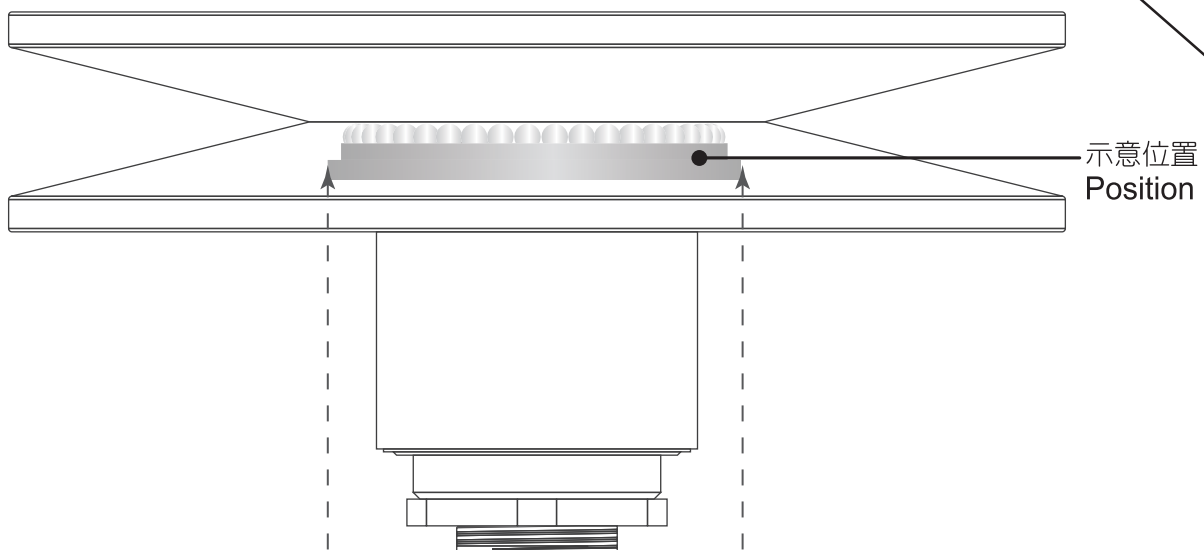

- 感謝您購買 **NCY** 產品，在此向您致上萬分謝意。使用之前，請您務必詳讀並參照安裝說明，並且正確組裝。
- Before installing, please read Installing Manual well.

■ ■ 1-1 配件-示意圖 ACCESSORIES

1 培林座組 SECONDARY SPRING SEAT

⚠ 以下車種不建議使用原廠大彈簧

⚠ For models below, don't suggest using original compression spring.

VARIO 150 / VARIO 125

AEROX 155 / NMAX 155

⚠ 將會導致高速時，開閉盤無法全開。

⚠ As high speed, original compression spring makes the secondary sliding sheave rotate out not completely.

■ ■ 2-1 安裝說明-示意圖 INSTALLING MANUAL

由下往上安裝，滾珠不易掉落。
Install this way to prevent balls falling down.