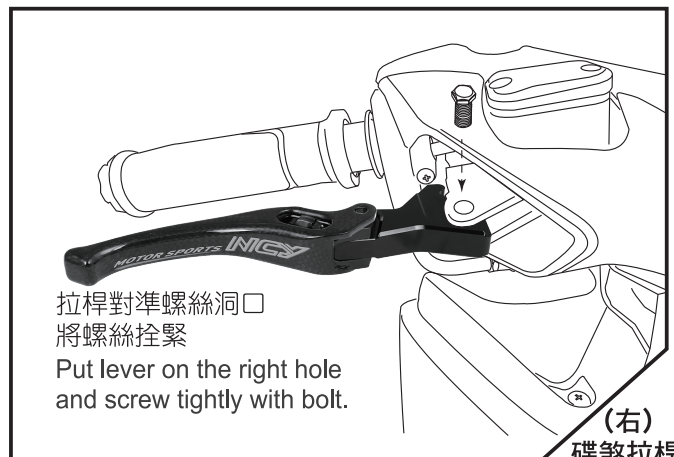

- 感謝您購買 **NCY** 產品，在此向您至上萬分謝意。使用之前，請您務必詳讀並參照安裝說明，並且正確組裝。
- Before installing, please read Installing Manual well.

■ ■ 1-1 配件 Accessories

x1set

■ ■ 2-1 安裝說明 Installing Manual

拉桿對準螺絲洞口
將螺絲控緊
Put lever on the right hole
and screw tightly with bolt.

(左)
碟煞拉桿

Left: disk lever

拉桿對準螺絲洞口
將螺絲控緊
Put lever on the right hole
and screw tightly with bolt.

(右)
碟煞拉桿

Right: disk lever

■ ■ 3-1 特色說明 Features

NCY段數6
NCY 6th section

NCY段數5
NCY 5th section

原廠段數4
NCY 4th section
(=Original)

NCY段數1
NCY 1st section

- 拉桿內部的旋鈕有六段可調整
- 6 sections knob adjustable with personal desire.