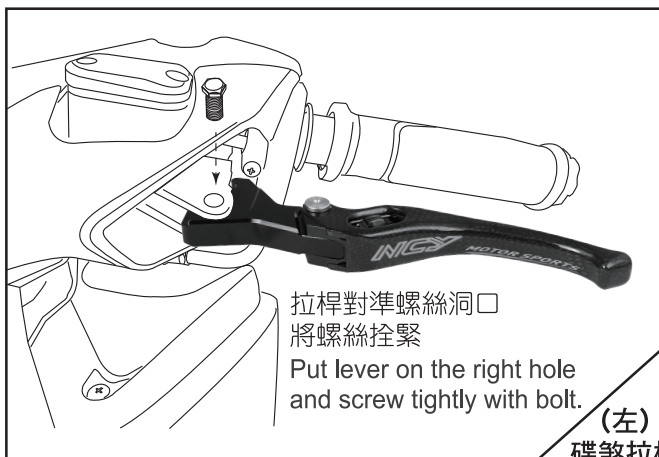

- 感謝您購買 **NCY** 產品，在此向您至上萬分謝意。使用之前，請您務必詳讀並參照安裝說明，並且正確組裝。
- Before installing, please read Installing Manual well.

■ ■ 1-1 配件 Accessories

x1set

■ ■ 2-1 安裝說明 Installing Manual

拉桿對準螺絲洞口
將螺絲控緊
Put lever on the right hole
and screw tightly with bolt.

(左)
碟煞拉桿

Left: disk lever

拉桿對準螺絲洞口
將螺絲控緊
Put lever on the right hole
and screw tightly with bolt.

(右)
碟煞拉桿

Right: disk lever

■ ■ 3-1 特色說明 Features

NCY段數6
NCY 6th section

NCY段數5
NCY 5th section

原廠段數4
NCY 4th section
(=Original)

NCY段數1
NCY 1st section

- 拉桿內部的旋鈕有六段可調整
- 6 sections knob adjustable with personal desire.