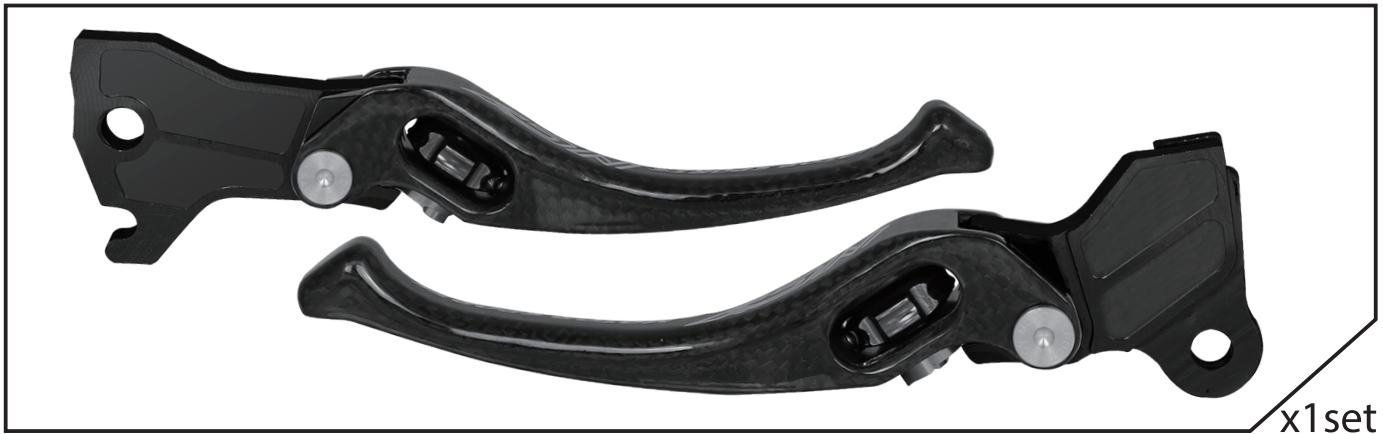

- 感謝您購買 **NCY** 產品，在此向您致上萬分謝意。使用之前，請您務必詳讀並參照安裝說明，並且正確組裝。
- Before installing, please read Installing Manual well.

■ ■ 1-1 配件 Accessories

x1set

■ ■ 2-1 安裝說明 Installing Manual

拉桿對準螺絲洞口
將螺絲拴緊
Put lever on the right hole
and screw tightly with bolt.

(左)
碟煞拉桿

Left: disk lever

拉桿對準螺絲洞口
將螺絲拴緊
Put lever on the right hole
and screw tightly with bolt.

(右)
碟煞拉桿

Right: disk lever

■ ■ 3-1 特色說明 Features

NCY段數6
NCY 6th section

NCY段數5
NCY 5th section

原廠段數4
NCY 4th section
(=Original)

NCY段數1
NCY 1st section

- 拉桿內部的旋鈕有六段可調整
- 6 sections knob adjustable with personal desire.