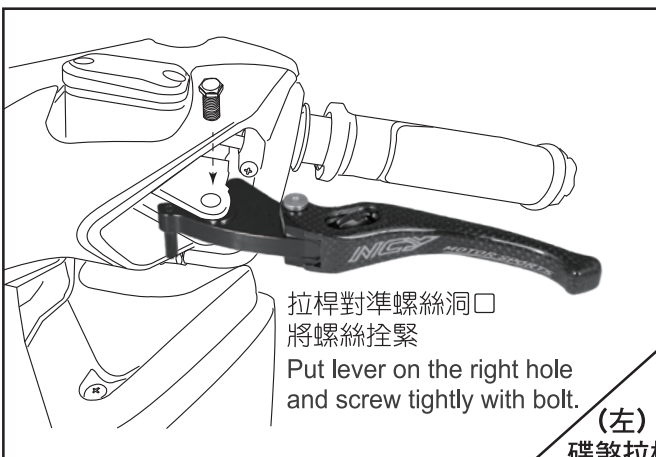

- 感謝您購買 **NCY** 產品，在此向您致上萬分謝意。使用之前，請您務必詳讀並參照安裝說明，並且正確組裝。
- Before installing, please read Installing Manual well.

■ ■ 1-1 配件 Accessories

x1set

■ ■ 2-1 安裝說明 Installing Manual

拉桿對準螺絲洞口
將螺絲拴緊
Put lever on the right hole
and screw tightly with bolt.

(左)
碟煞拉桿

Left: disk lever

拉桿對準螺絲洞口
將螺絲拴緊
Put lever on the right hole
and screw tightly with bolt.

(右)
碟煞拉桿

Right: disk lever

■ ■ 3-1 特色說明 Features

NCY段數6
NCY 6th section

NCY段數5
NCY 5th section

原廠段數4
NCY 4th section
(=Original)

NCY段數1
NCY 1st section

- 拉桿內部的旋鈕有六段可調整
- 6 sections knob adjustable with personal desire.