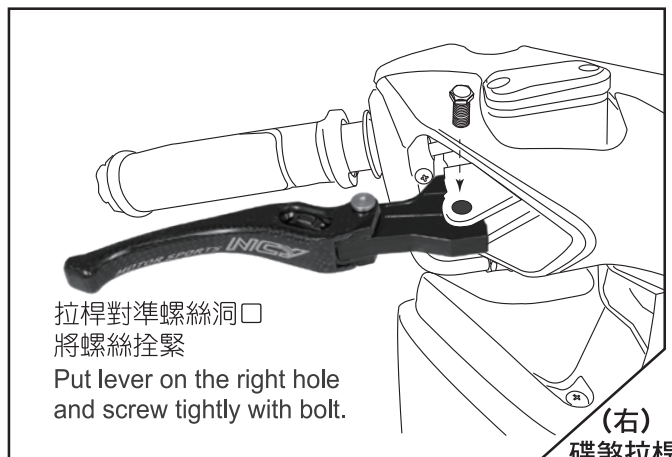

- 感謝您購買 **NCY** 產品，在此向您致上萬分謝意。使用之前，請您務必詳讀並參照安裝說明，並且正確組裝。
- Before installing, please read Installing Manual well.

■ ■ 1-1 配件 Accessories

x1set

■ ■ 2-1 安裝說明 Installing Manual

拉桿對準螺絲洞口
將螺絲拴緊
Put lever on the right hole
and screw tightly with bolt.

(左)
碟煞拉桿

Left: disk lever

拉桿對準螺絲洞口
將螺絲拴緊
Put lever on the right hole
and screw tightly with bolt.

(右)
碟煞拉桿

Right: disk lever

■ ■ 3-1 特色說明 Features

NCY段數6
NCY 6th section

NCY段數5
NCY 5th section

原廠段數4
NCY 4th section
(=Original)

NCY段數1
NCY 1st section

- 拉桿內部的旋鈕有六段可調整
- 6 sections knob adjustable with personal desire.