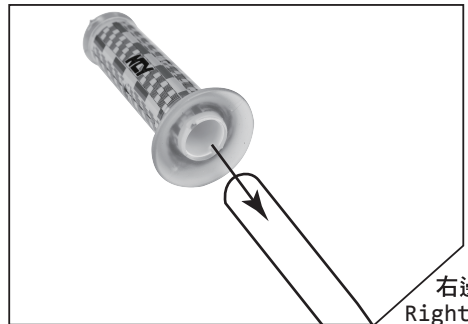

- 感謝您購買 **NCY** 產品，在此向您至上萬分謝意。使用之前，請您務必詳讀並參照安裝說明，並且正確組裝。  
Before installing, please read Installing Manual well.

■ **1-1 配件 Accessories**

x1 Set

■ **2-1 安裝說明 Installing Manual**

左邊  
Left

右邊  
Right

■ **3-1 特色說明 Features**

As installing,  
arrow head upwards;  
mascot will be forward.

- 把管全透明內層可透視 **NCY** 吉祥物，軟膠握把握感舒適，不易滑動  
Soft grip is clear to see NCY mascot. Surface with protruding lines design, not easy to slip out and feel comfortable.