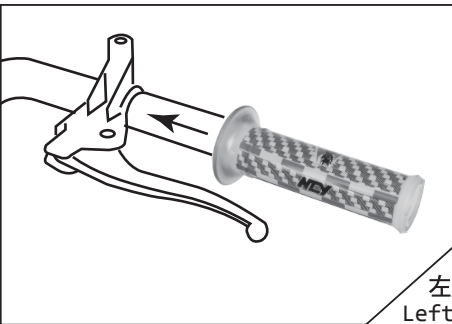

- 感謝您購買 **NCY** 產品，在此向您至上萬分謝意。使用之前，請您務必詳讀並參照安裝說明，並且正確組裝。  
Before installing, please read Installing Manual well.

■ **1-1 配件 Accessories**

x1 Set

■ **2-1 安裝說明 Installing Manual**

左邊  
Left

右邊  
Right

■ **3-1 特色說明 Features**

As installing,  
arrow head upwards;  
mascot will be forward.

- 把管全透明內層可透視 **NCY** 吉祥物，軟膠握把握感舒適，不易滑動  
Soft grip is clear to see NCY mascot. Surface with protruding lines design, not easy to slip out and feel comfortable.