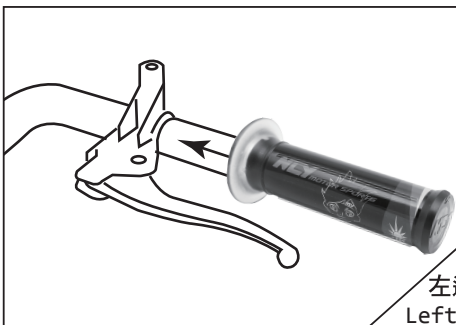

- 感謝您購買 **NCY** 產品，在此向您至上萬分謝意。使用之前，請您務必詳讀並參照安裝說明，並且正確組裝。
Before installing, please read Installing Manual well.

■■ **1-1 配件 Accessories**

x1 Set

■■ **2-1 安裝說明 Installing Manual**

左邊
Left

右邊
Right

■■ **3-1 特色說明 Features**

As installing,
arrow head upwards;
mascot will be forward.

- 把管全透明內層可透視 **NCY** 吉祥物和國旗，軟膠握把握感舒適，不易滑動。
Soft grip is clear to see NCY mascot. Surface with protruding lines design, not easy to slip out and feel comfortable.