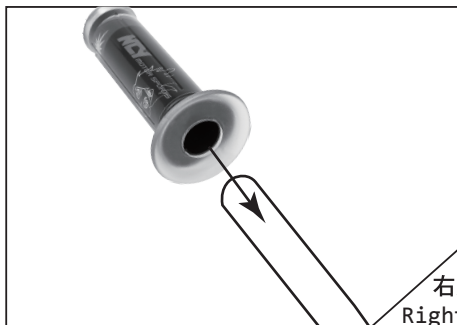

- 感謝您購買 **NCY** 產品，在此向您至上萬分謝意。使用之前，請您務必詳讀並參照安裝說明，並且正確組裝。
Before installing, please read Installing Manual well.

■■ **1-1 配件 Accessories**

x1 Set

■■ **2-1 安裝說明 Installing Manual**

左邊
Left

右邊
Right

■■ **3-1 特色說明 Features**

As installing,
arrow head upwards;
mascot will be forward.

- 把管全透明內層可透視 **NCY** 吉祥物和國旗，軟膠握把握感舒適，不易滑動。
Soft grip is clear to see NCY mascot. Surface with protruding lines design, not easy to slip out and feel comfortable.