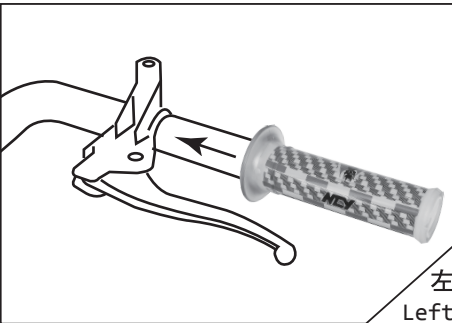

- 感謝您購買 **NCY** 產品，在此向您至上萬分謝意。使用之前，請您務必詳讀並參照安裝說明，並且正確組裝。  
Before installing, please read Installing Manual well.

■ **1-1 配件 Accessories**

**x1 Set**

■ **2-1 安裝說明 Installing Manual**

左邊  
Left

右邊  
Right

■ **3-1 特色說明 Features**

As installing,  
arrow head upwards;  
mascot will be forward.

- 把管全透明內層可透視 **NCY** 吉祥物，軟膠握把握感舒適，不易滑動  
Soft grip is clear to see NCY mascot. Surface with protruding lines design, not easy to slip out and feel comfortable.