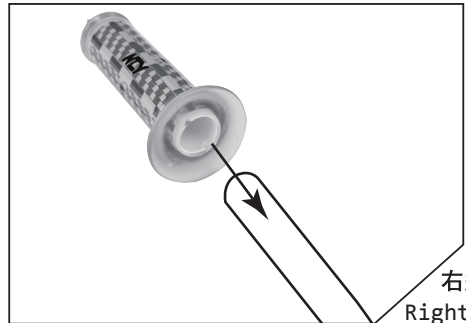

- 感謝您購買 **NCY** 產品，在此向您至上萬分謝意。使用之前，請您務必詳讀並參照安裝說明，並且正確組裝。  
Before installing, please read Installing Manual well.

■ **1-1 配件 Accessories**

**x1 Set**

■ **2-1 安裝說明 Installing Manual**

左邊  
Left

右邊  
Right

■ **3-1 特色說明 Features**

As installing,  
arrow head upwards;  
mascot will be forward.

- 把管全透明內層可透視 **NCY** 吉祥物，軟膠握把握感舒適，不易滑動  
Soft grip is clear to see NCY mascot. Surface with protruding lines design, not easy to slip out and feel comfortable.