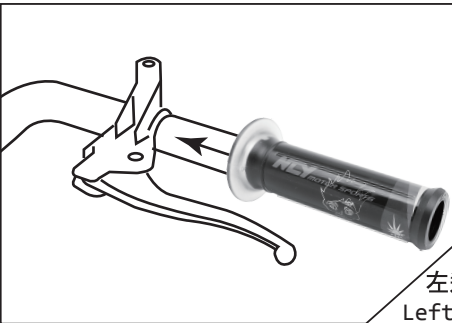

- 感謝您購買 **NCY** 產品，在此向您上萬分謝意。使用之前，請您務必詳讀並參照安裝說明，並且正確組裝。
Before installing, please read Installing Manual well.

■■ **1-1 配件 Accessories**

x1 Set

■■ **2-1 安裝說明 Installing Manual**

左邊
Left

右邊
Right

■■ **3-1 特色說明 Features**

As installing,
arrow head upwards;
mascot will be forward.

- 把管全透明內層可透視 **NCY** 吉祥物和國旗，軟膠握把握感舒適，不易滑動。
Soft grip is clear to see NCY mascot. Surface with protruding lines design, not easy to slip out and feel comfortable.