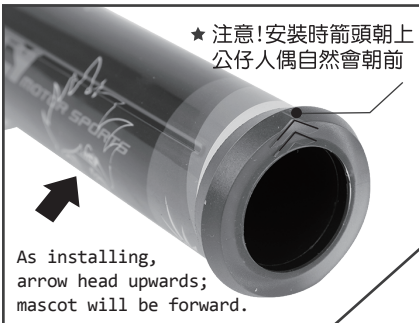

- 感謝您購買 **NCY** 產品，在此向您上萬分謝意。使用之前，請您務必詳讀並參照安裝說明，並且正確組裝。
Before installing, please read Installing Manual well.

■■ **1-1 配件 Accessories**

x1 Set

■■ **2-1 安裝說明 Installing Manual**

左邊
Left

右邊
Right

■■ **3-1 特色說明 Features**

As installing,
arrow head upwards;
mascot will be forward.

- 把管全透明內層可透視 **NCY** 吉祥物和國旗，軟膠握把握感舒適，不易滑動。
Soft grip is clear to see NCY mascot. Surface with protruding lines design, not easy to slip out and feel comfortable.