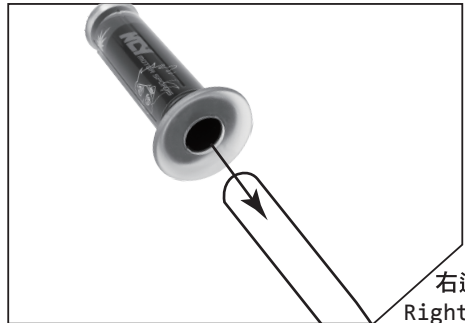

- 感謝您購買 **NCY** 產品，在此向您上萬分謝意。使用之前，請您務必詳讀並參照安裝說明，並且正確組裝。
Before installing, please read Installing Manual well.

■■ **1-1 配件 Accessories**

x1 Set

■■ **2-1 安裝說明 Installing Manual**

左邊
Left

右邊
Right

■■ **3-1 特色說明 Features**

As installing,
arrow head upwards;
mascot will be forward.

- 把管全透明內層可透視 **NCY** 吉祥物和國旗，軟膠握把握感舒適，不易滑動。
Soft grip is clear to see NCY mascot. Surface with protruding lines design, not easy to slip out and feel comfortable.