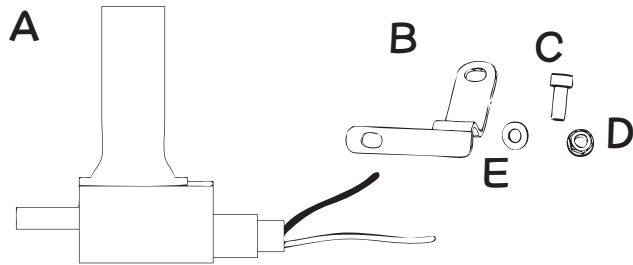

DIRECT IGNITION COIL FOR HD125 / HD 150 INSTALLING MANUAL

PARTS LIST:

- A.DIRECT IGNITION COIL*1PC
- B.BRACKET*1PC
- C.STAINLESS HEX SCREW M6*1.0*16*1PC
- D.GASKET NUT M6*1.0*1PC
- E.WASHER 13*6.5*1.5*1PC

AVAILABLE MODELS
HD125 / HD 150

INSTALLING MANUAL :

CUT ORIGINAL HIGH TENSION COIL (+) & (-),
INSTALL DIRECT IGNITION COIL BY THE PHOTO
EXPLANATION