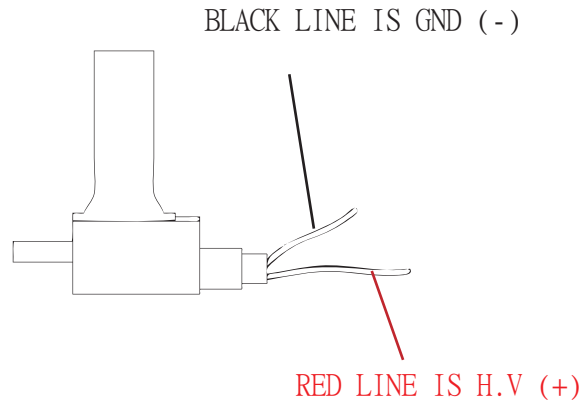

DIRECT IGNITION COIL FOR HD125 / HD 150 INSTALLING MANUAL

PARTS LIST:

- A.DIRECT IGNITION COIL*1PC
- B.BRACKET*1PC
- C.STAINLESS HEX SCREW M6*1.0*16*1PC
- D.GASKET NUT M6*1.0*1PC
- E.WASHER 13*6.5*1.5*1PC

AVAILABLE MODELS
HD125 / HD 150

INSTALLING MANUAL :

CUT ORIGINAL HIGH TENSION COIL (+) & (-),
INSTALL DIRECT IGNITION COIL BY THE PHOTO
EXPLANATION