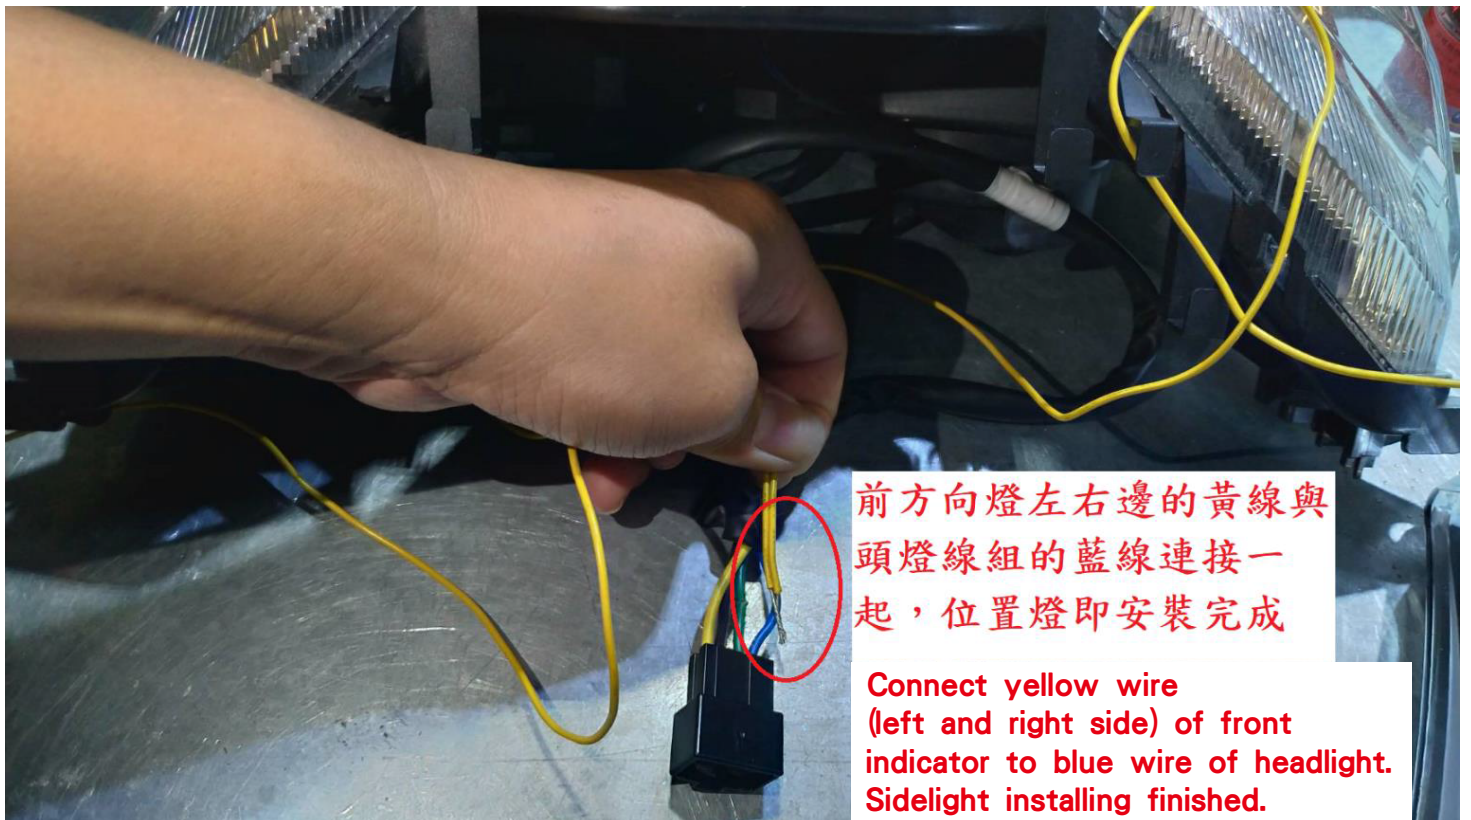

# FORCE LED前方向燈組 安裝說明書

INSTALLING MANUAL FOR LED FRONT INDICATOR SET FOR FORCE 155

此為方向燈，與  
原廠插頭一樣，  
直接插上即可

Indicator plug same to original,  
please plug in directly.

這條黃線為位置燈，請將左右邊的黃線  
一起連接在頭燈線組的藍色線

(請看另一圖片說明)

Yellow wire is sidelight.  
Connect yellow wire (left and right side)  
to blue wire of headlight.  
(Please see another photo for explanation.)

前方向燈左右邊的黃線與  
頭燈線組的藍線連接一  
起，位置燈即安裝完成

Connect yellow wire  
(left and right side) of front  
indicator to blue wire of headlight.  
Sidelight installing finished.