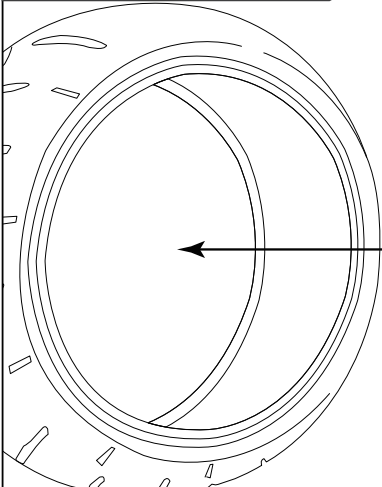

■ ■ 1-1 配件 Accessories

兩片式鍛框

前碟
FRONT DISK RIM

後碟
REAR DISK RIM

TWO PIECES FORGED ALUMINUM RIM

■ ■ 2-1 鍛框組裝 示意圖 Installing Manual

碟煞/前輪鍛框

FRONT DISK RIM J12xMT2.5

碟煞/後輪鍛框

REAR DISK RIM J12xMT2.85