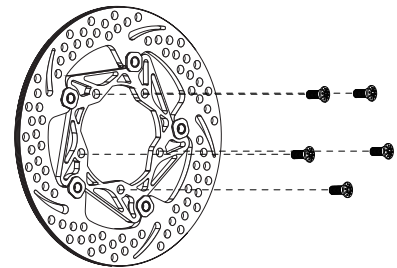

■ ■ 1-1 配件 Accessories

兩片式鍛框

前碟
FRONT DISK RIM

後碟
REAR DISK RIM

TWO PIECES FORGED ALUMINUM RIM

■ ■ 2-1 鍛框組裝 示意圖 Installing Manual

碟煞/前輪鍛框

FRONT DISK RIM J12xMT2.5

碟煞/後輪鍛框

REAR DISK RIM J12xMT2.85