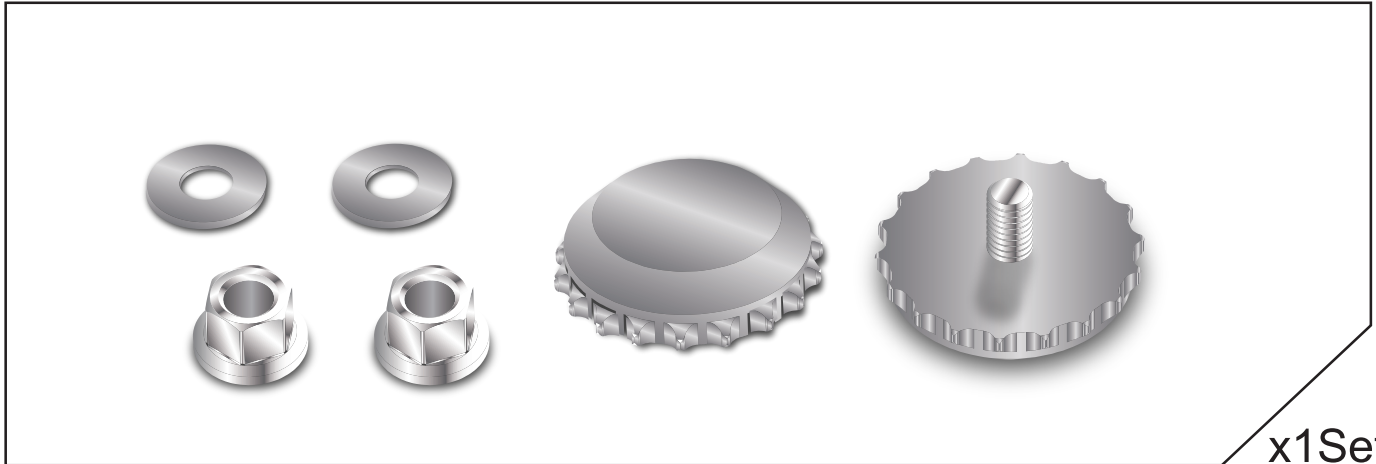

## ■ ■ 1-1 配件 Accessories

車牌造型螺絲/ ALUMINUM LICENSE PLATE SCREW/ BOTTLE CAP TYPE

x1Set