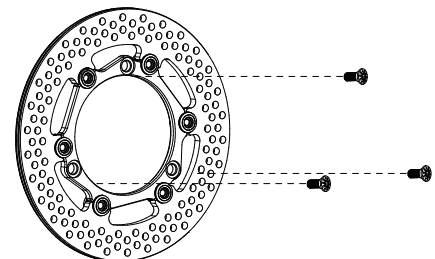

N-23 六代勁戰 TWO PIECES 鍛造鋁鋼圈/前碟/後碟

INSTALLING MANUAL FOR N-23 TWO PIECES FORGED
ALUMINUM RIM FOR CYGNUS GRYPHUS 125 ABS

■ ■ 安裝說明書

- 感謝您購買 **NCY** 產品，在此向您致上萬分謝意。使用之前，請您務必詳讀並參照安裝說明，並且正確組裝。
- Before installing, please read Installing Manual well.

※輪框請勿自行拆裝，如自行拆裝造成損毀恕無保固範圍內。

※Notice: Please don't take apart rim by yourself.
If disassembling to get damaged, no warranty.

■ ■ 1-1 配件 Accessories

兩片式鍛框

前碟
FRONT DISK RIM

後碟
REAR DISK RIM

TWO PIECES FORGED ALUMINUM RIM

■ ■ 2-1 鍛框組裝 示意圖 Installing Manual

碟煞/前輪鍛框

FRONT DISK RIM J12xMT2.5

碟煞/後輪鍛框

REAR DISK RIM J12xMT2.85