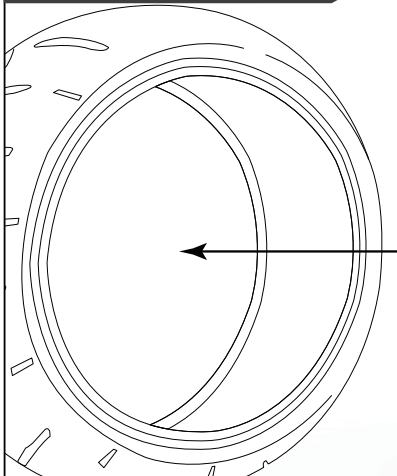

N-23 六代勁戰 TWO PIECES 鍛造鋁鋼圈/前碟/後碟

INSTALLING MANUAL FOR N-23 TWO PIECES FORGED
ALUMINUM RIM FOR CYGNUS GRYPHUS 125 ABS

■ ■ 安裝說明書

- 感謝您購買 **NCY** 產品，在此向您致上萬分謝意。使用之前，請您務必詳讀並參照安裝說明，並且正確組裝。
- Before installing, please read Installing Manual well.

※輪框請勿自行拆裝，如自行拆裝造成損毀恕無保固範圍內。

※Notice: Please don't take apart rim by yourself.
If disassembling to get damaged, no warranty.

■ ■ 1-1 配件 Accessories

兩片式鍛框

前碟
FRONT DISK RIM

後碟
REAR DISK RIM

TWO PIECES FORGED ALUMINUM RIM

■ ■ 2-1 鍛框組裝 示意圖 Installing Manual

碟煞/前輪鍛框

FRONT DISK RIM J12xMT2.5

碟煞/後輪鍛框

REAR DISK RIM J12xMT2.85