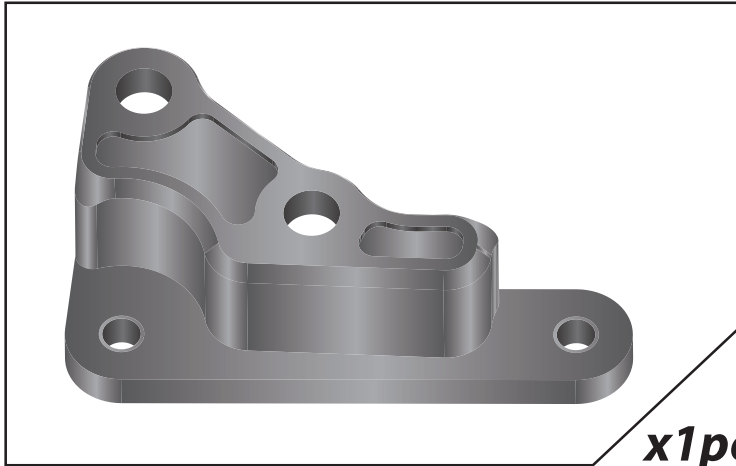

- 感謝您購買 **NCY** 產品，在此向您致上萬分謝意。使用之前，請您務必詳讀並參照安裝說明，並且正確組裝。
- Before installing, please read Installing Manual well.

■ ■ **1-1 配件 Accessories**

1 對四卡鉗座 245 mm B4 CALIPER ADAPTOR 245MM

x1pc

⚠ **注意!! NOTICE!!**

若組裝浮動碟時，請注意浮動扣背面墊片，勿跟輪框觸碰，避免造成歪斜。另外用於對四卡鉗時，也要注意來令片是否有干涉浮動扣，若有干涉請自行磨除來令片干涉部位。

As installing Floated Brake Disk, don't make the washer of the clip touch the rim to prevent from the disk not straight.

As installing B4 caliper, if brake pad touches the clip, please grind brake pad well to install again.