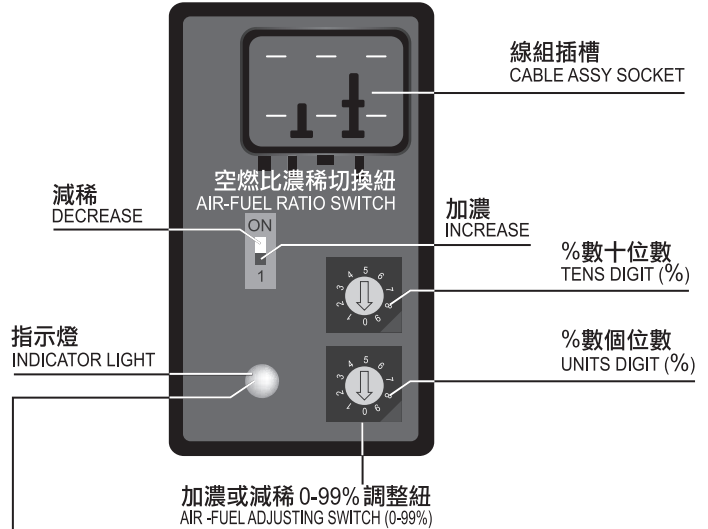

一代空燃比調整器

INSTALLING MANUAL FOR 1ST AIR FUEL RATIO ADJUSTER

■ ■ 安裝說明書

- 感謝您購買 **NCY** 產品，在此向您致上萬分謝意。使用之前，請您務必詳讀並參照安裝說明，並且正確組裝。
- Before installing, please read Installing Manual well.

■ ■ 1-1 配件 Accessories

一代空燃比調整器 1ST AIR FUEL RATIO ADJUSTER

指示燈提示

●● 數值歸 0 指示燈持續亮紅/綠燈
TURN UNITS & TENS DIGITS "0"
SWITCH TO "ON" = "INCREASE" →
INDICATOR LIGHT IS GREEN
SWITCH TO "1" = "DECREASE" →
INDICATOR LIGHT IS RED

● 開啟 ON (加濃) 指示燈閃爍綠燈
SWITCH TO "ON" = "INCREASE"
AIR-FUEL ADJUSTING NUMBERS (1-99)
→ GREEN INDICATOR LIGHT TWINKLES

● 開啟 1 (減稀) 指示燈閃爍紅燈
SWITCH TO "1" = "DECREASE"
AIR-FUEL ADJUSTING NUMBERS (1-99)
→ RED INDICATOR LIGHT TWINKLES

■ ■ 1-2 安裝示意圖 Installing Manual

建議將調整器黏貼固定於置物箱內 (該產品無防水)
SUGGEST TO STICK ADJUSTER INSIDE THE BOX
(NOT WATERPROOF)