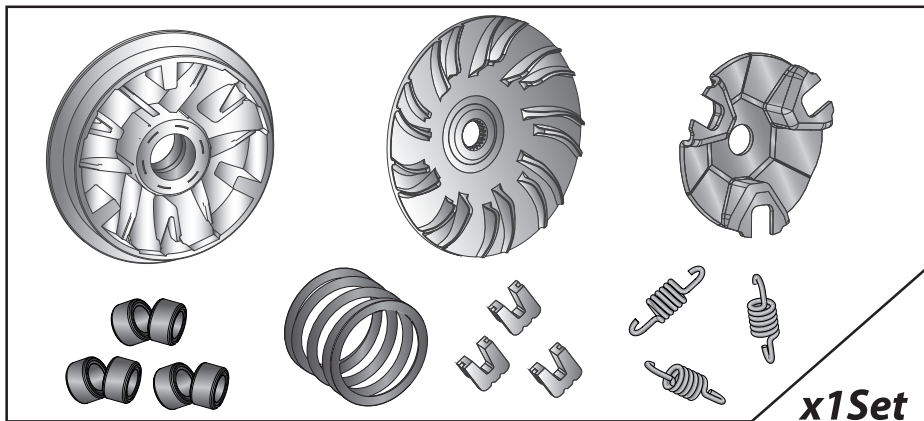

## ■ ■ 1-1 配件-示意圖 Accessories

前驅動套件組 FRONT PULLEY SET + DRIVE FACE + ROLLERS + CVT SPRING + CLUTCH SPRING ASSY.