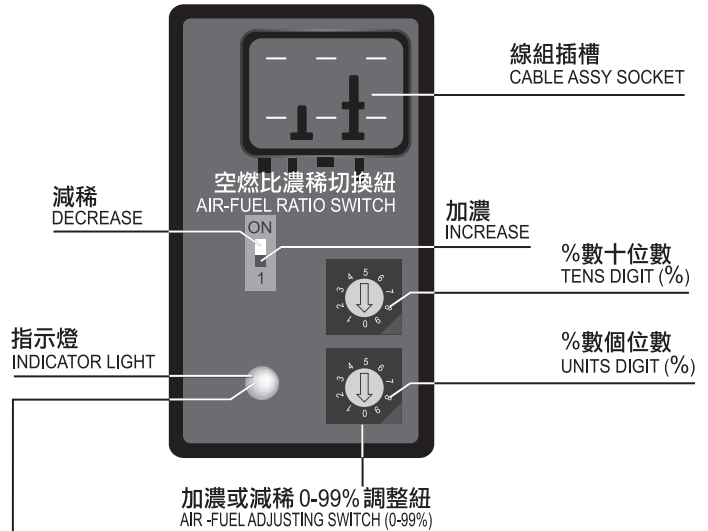

- 感謝您購買 **NCY** 產品，在此向您致上萬分謝意。使用之前，請您務必詳讀並參照安裝說明，並且正確組裝。
- Before installing, please read Installing Manual well.

■ ■ 1-1 配件 Accessories

一代空燃比調整器 1ST AIR FUEL RATIO ADJUSTER

指示燈提示

●● 數值歸 0 指示燈持續亮紅/綠燈
TURN UNITS & TENS DIGITS "0"
SWITCH TO "ON" = "INCREASE" →
INDICATOR LIGHT IS GREEN
SWITCH TO "1" = "DECREASE" →
INDICATOR LIGHT IS RED

● 開啟 ON (加濃) 指示燈閃爍綠燈
SWITCH TO "ON" = "INCREASE"
AIR-FUEL ADJUSTING NUMBERS (1-99)
→ GREEN INDICATOR LIGHT TWINKLES

● 開啟 1 (減稀) 指示燈閃爍紅燈
SWITCH TO "1" = "DECREASE"
AIR-FUEL ADJUSTING NUMBERS (1-99)
→ RED INDICATOR LIGHT TWINKLES

■ ■ 1-2 安裝示意圖 Installing Manual

建議將調整器黏貼固定於置物箱內 (該產品無防水)
SUGGEST TO STICK ADJUSTER INSIDE THE BOX
(NOT WATERPROOF)