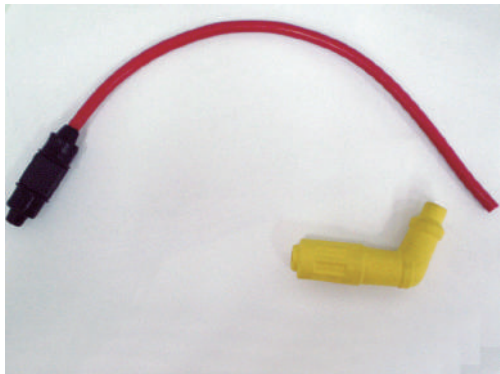

70度高壓矽導線(含火星蓋)安裝說明

SILICONE WIRE SET (WITH 70° SPARK PLUG COVER)

INSTALLING MANUAL

1. 請依實車上所需長度裁切後(不修剪也可以)，再將火星塞蓋以旋入的方式安裝上去(如右圖)。

1. AS TO WIRE LENGTH, PLEASE CHECK THE REAL SCOOTER REQUIREMENT AND THEN INSTALL SPARK PLUG INTO IT DIRECTLY. (AS ABOVE PHOTO)