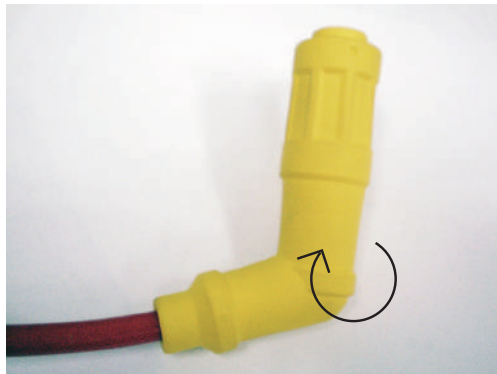

70度高壓矽導線(含火星蓋)安裝說明

SILICONE WIRE SET (WITH 70° SPARK PLUG COVER)

INSTALLING MANUAL

1. 請依實車上所需長度裁切後(不修剪也可以)，再將火星塞蓋以旋入的方式安裝上去(如右圖)。

1. AS TO WIRE LENGTH, PLEASE CHECK THE REAL SCOOTER REQUIREMENT AND THEN INSTALL SPARK PLUG INTO IT DIRECTLY. (AS ABOVE PHOTO)