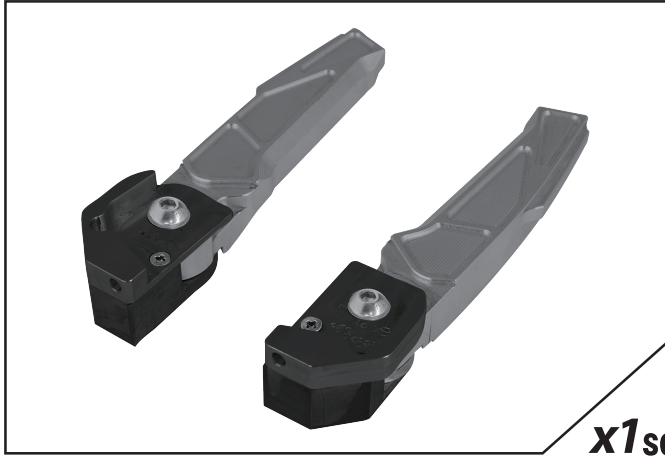

- 感謝您購買 **NCY** 產品，在此向您至萬分謝意。使用之前，請您務必詳讀並參照安裝說明，並且正確組裝。
- Before installing, please read Installing Manual well.

■ ■ 1-1 配件: ACCESSORIES :

x1set

左右安裝方式相同 Same installing way to left and right

■ ■ 2-1 安裝說明 Features:

■ ■ 2-2 注意事項 Notice

腳踏桿原按壓空間會被腳踏防護架所侷限，須利用軟槌工具把腳踏防護架往內敲打，便能使腳踏桿按壓時釋出更多空間。(如圖示意)

As installing, please use the soft hammer to hit the protection bracket inside a little bit to make more space for footrest pop-up.