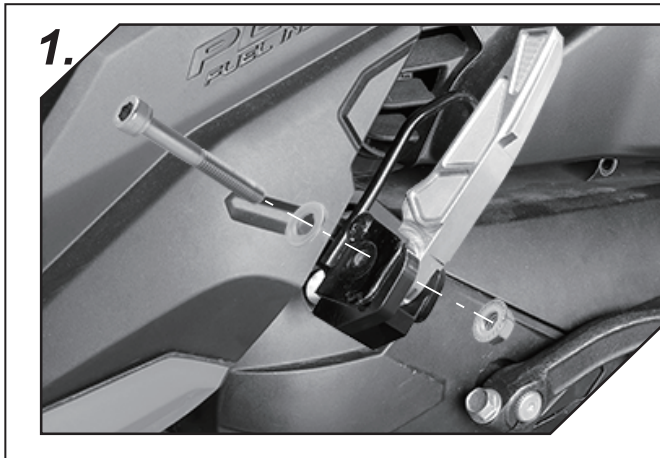

- 感謝您購買 **NCY** 產品，在此向您至萬分謝意。使用之前，請您務必詳讀並參照安裝說明，並且正確組裝。
- Before installing, please read Installing Manual well.

■ ■ 1-1 配件: ACCESSORIES :

x1set

左右安裝方式相同 Same installing way to left and right

■ ■ 2-1 安裝說明 Features:

■ ■ 2-2 注意事項 Notice

腳踏桿原按壓空間會被腳踏防護架所侷限，須利用軟槌工具把腳踏防護架往內敲打，便能使腳踏桿按壓時釋出更多空間。(如圖示意)

As installing, please use the soft hammer to hit the protection bracket inside a little bit to make more space for footrest pop-up.