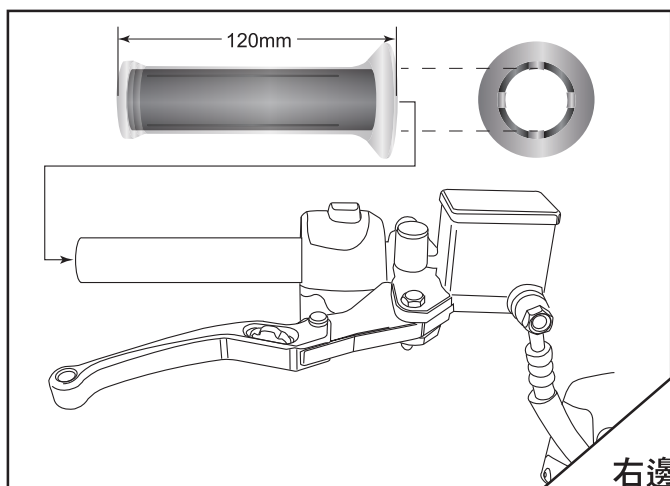

- 感謝您購買 **NCY** 產品，在此向您至萬分謝意。使用之前，請您務必詳讀並參照安裝說明，並且正確組裝。
- Before installing, please read Installing Manual well.

■ ■ 1-1 配件 **ACCESSORIES :**

透明握把套/有洞/無洞 CLEAR SPRAY PAINTING GRIPS/ WITH HOLE & WITHOUT HOLE

■ ■ 2-1 安裝說明示意圖 **Installing Manual**

■ ■ 3-1 特色說明: **Features:**

1. 精緻外觀握感舒適，使用上不易滑動，握把大面積護套圈，操駕時更有手感。
2. 軟膠握把把管全透明，內管創意設計圖樣，搭配您的愛車，更能添加整車的質感。

1. Dedicated out looking with comfortable feeling, not easy to slip out.
Bore up protector cover to make rider feel stable.
2. Clear soft grips, inner tube with spray painting design, upgrade scooter quality.