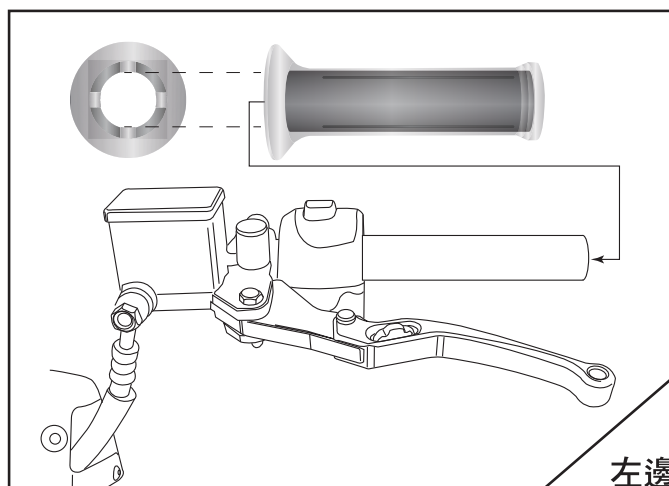

- 感謝您購買 **NCY** 產品，在此向您至萬分謝意。使用之前，請您務必詳讀並參照安裝說明，並且正確組裝。
- Before installing, please read Installing Manual well.

■ ■ 1-1 配件 **ACCESSORIES :**

透明握把套/有洞/無洞 CLEAR SPRAY PAINTING GRIPS/ WITH HOLE & WITHOUT HOLE

■ ■ 2-1 安裝說明示意圖 **Installing Manual**

■ ■ 3-1 特色說明: **Features:**

1. 精緻外觀握感舒適，使用上不易滑動，握把大面積護套圈，操駕時更有手感。
2. 軟膠握把把管全透明，內管創意設計圖樣，搭配您的愛車，更能添加整車的質感。

1. Dedicated out looking with comfortable feeling, not easy to slip out.
Bore up protector cover to make rider feel stable.
2. Clear soft grips, inner tube with spray painting design, upgrade scooter quality.