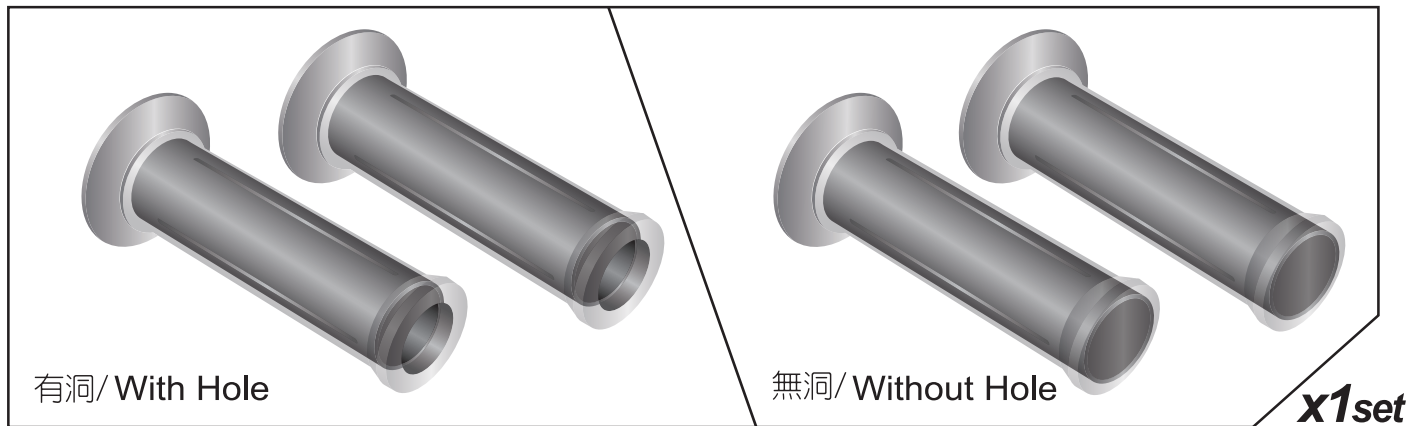

- 感謝您購買 **NCY** 產品，在此向您至萬分謝意。使用之前，請您務必詳讀並參照安裝說明，並且正確組裝。
- Before installing, please read Installing Manual well.

■ ■ 1-1 配件 **ACCESSORIES :**

透明握把套/有洞/無洞 CLEAR SPRAY PAINTING GRIPS/ WITH HOLE & WITHOUT HOLE

■ ■ 2-1 安裝說明示意圖 **Installing Manual**

■ ■ 3-1 特色說明: **Features:**

1. 精緻外觀握感舒適，使用上不易滑動，握把大面積護套圈，操駕時更有手感。
2. 軟膠握把把管全透明，內管創意設計圖樣，搭配您的愛車，更能添加整車的質感。

1. Dedicated out looking with comfortable feeling, not easy to slip out.
Bore up protector cover to make rider feel stable.
2. Clear soft grips, inner tube with spray painting design, upgrade scooter quality.